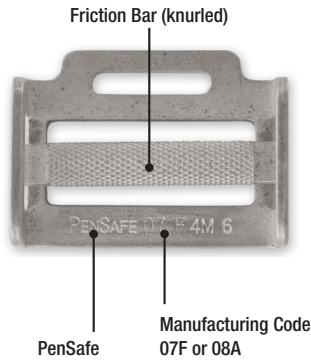

CMC RESCUE, INC.

PO Box 6870
 Santa Barbara, CA
 93160-6870 USA
 TEL (805) 562-9120
 FAX (805) 562-8260
 support@cmcrescue.com

cmcrescue.com

PenSafe 9225 Friction Buckles

Pertaining to the PenSafe Quality Alert released on April 22, please refer to the following list of CMC Rescue and CMC/Roco harnesses and products that may be affected. All harnesses and straps equipped with the PenSafe 9225 Friction Buckle should be inspected.

CMC Rescue

ITEM NUMBER	PRODUCT
202112	Rescue Harness (Small)
202114	Rescue Harness (Regular)
202115	Rescue Harness (X-Large)
202162	Confined Space Harness (Small)
202164	Confined Space Harness (Regular)
202165	Confined Space Harness (X-Large)
202172	ProSeries® Rescue Harness (Small)
202174	ProSeries® Rescue Harness (Regular)
202175	ProSeries® Rescue Harness (X-Large)
202353	ProSeries® Chest Harness
202822	Fire Rescue Harness (Small / Medium)
202824	Fire Rescue Harness (Large / X-Large)
202832	Rigger's Harness (Small / Medium)
202834	Rigger's Harness (Large / X-Large)
202922	Helitack Harness (Small)
202924	Helitack Harness (Regular)
202925	Helitack Harness (X-Large)
202964	Special Ops Harness
724106	Litter Insert (Rectangular, Mesh)
724107	Litter Insert (Rectangular, Cordura)
724121	ProSeries® Litter Harness

CMC / ROCO

ITEM NUMBER	PRODUCT
202612	Universal Seat Harness (Small)
202614	Universal Seat Harness (Regular)
202615	Universal Seat Harness (X-Large)
202623	Universal Combo Harness
202632	Universal One-Piece Harness (Small)
202634	Universal One-Piece Harness (Regular)
202635	Universal One-Piece Harness (X-Large)
202642	Cobra Rescue Harness (Small)
202644	Cobra Rescue Harness (Regular)
202645	Cobra Rescue Harness (X-Large)