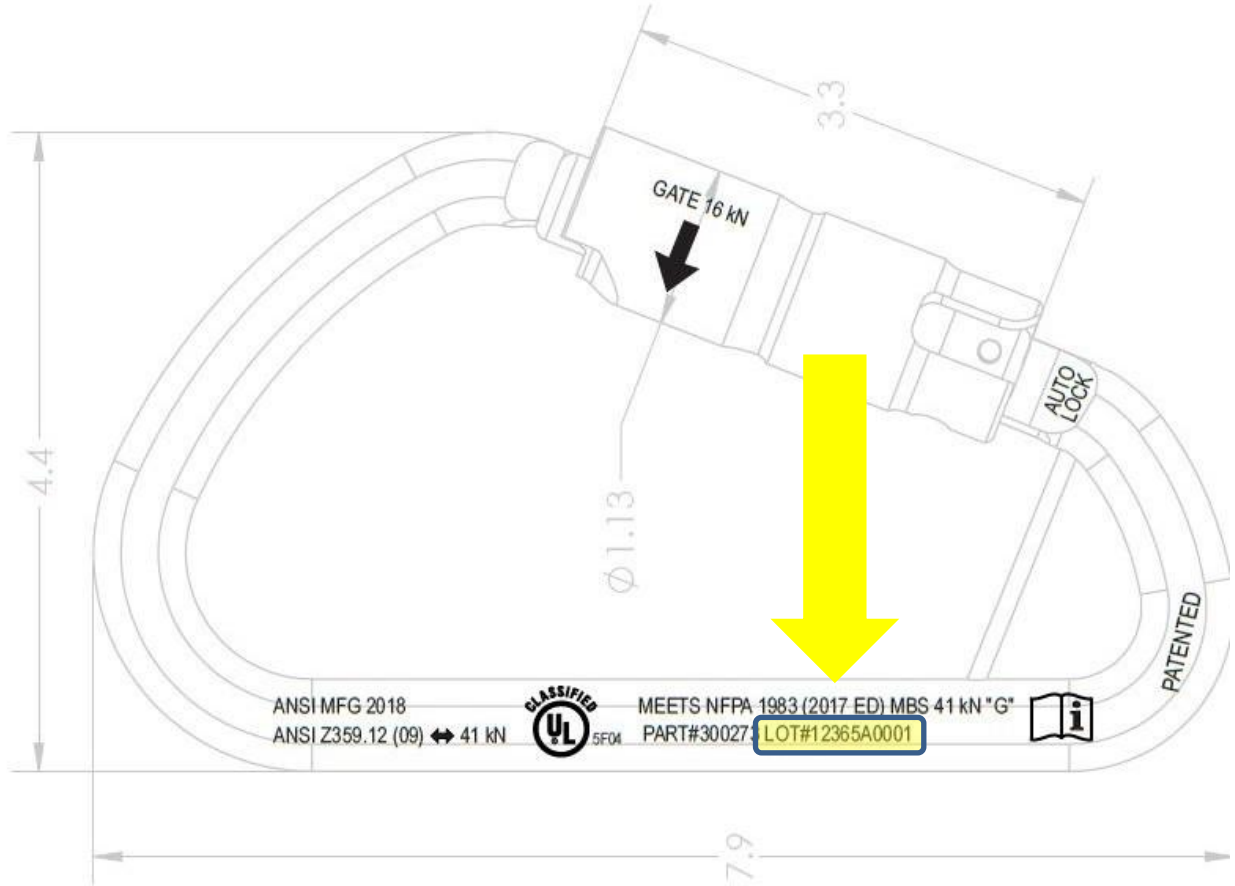

Location of the Lot Number is shown below:

CMC requests that you inspect all carabiners from the lot number identified to ensure that the auto lock gate is not cracked. If the gate is cracked, immediately remove the unit from service and contact our customer support for resolution. You can contact customer support by calling (800) 513-7455 or (805) 562-9120, or via email at info@cmcpro.com.

Thank you for your continued support and trust!