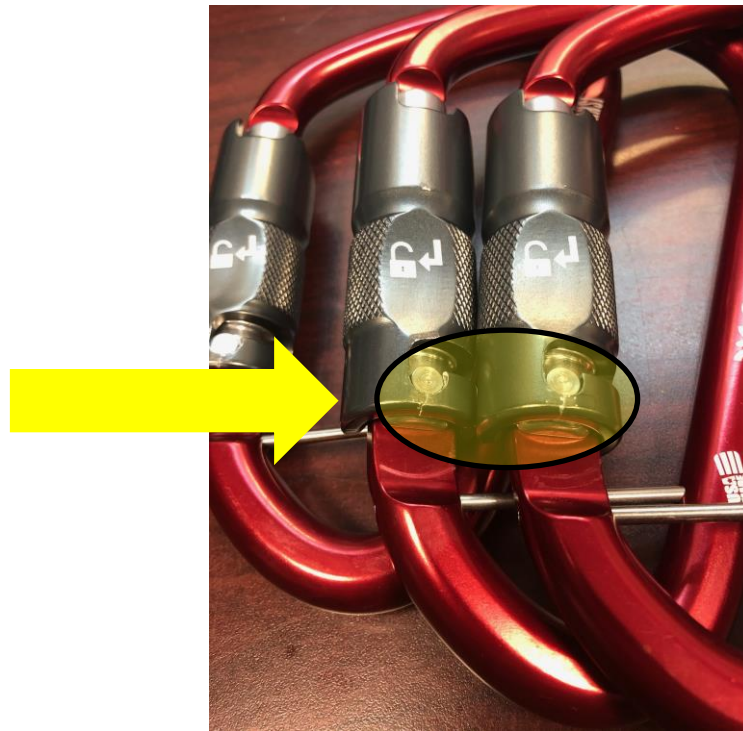

### ProSeries® Aluminum Lock Carabiner.

Red auto-lock with keeper, part# **300273**

CMC has become aware of a potential safety issue regarding the ProSeries® Aluminum Lock Carabiner. A crack may appear on the base of the key lock gate as illustrated below. This crack is easily identified with a visual inspection.