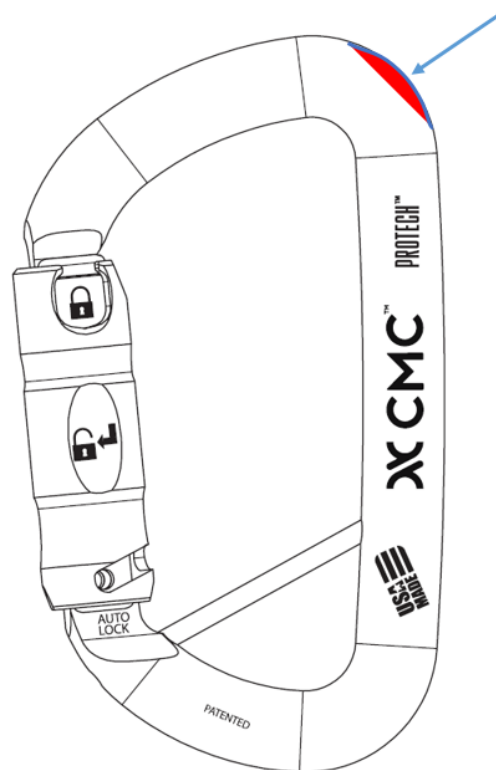

### ProTech™ Aluminum Key-Lock Carabiner.

Red auto-lock with keeper, part# **300153**

CMC Rescue has become aware of an issue regarding the ProTech™ Aluminum Key-Lock Carabiner. A defect in the manufacturing process resulted in a small population of carabiners having surface cracks that could impact the minimum breaking strength (MBS) of the product. This defect manifests itself as a recessed area, crease, or crack on the upper bend of the carabiner as indicated in the highlighted location below:

These carabiners were sold as single carabiners and as part of the following kits:

Levr™ Escape System - 500360  
Aztek Proseries® System - 500104  
Lion Tether - 202730  
Tie-in – 724153-02  
Fastlink Pickoff - 201107  
PFD Tether – 202730-PFD