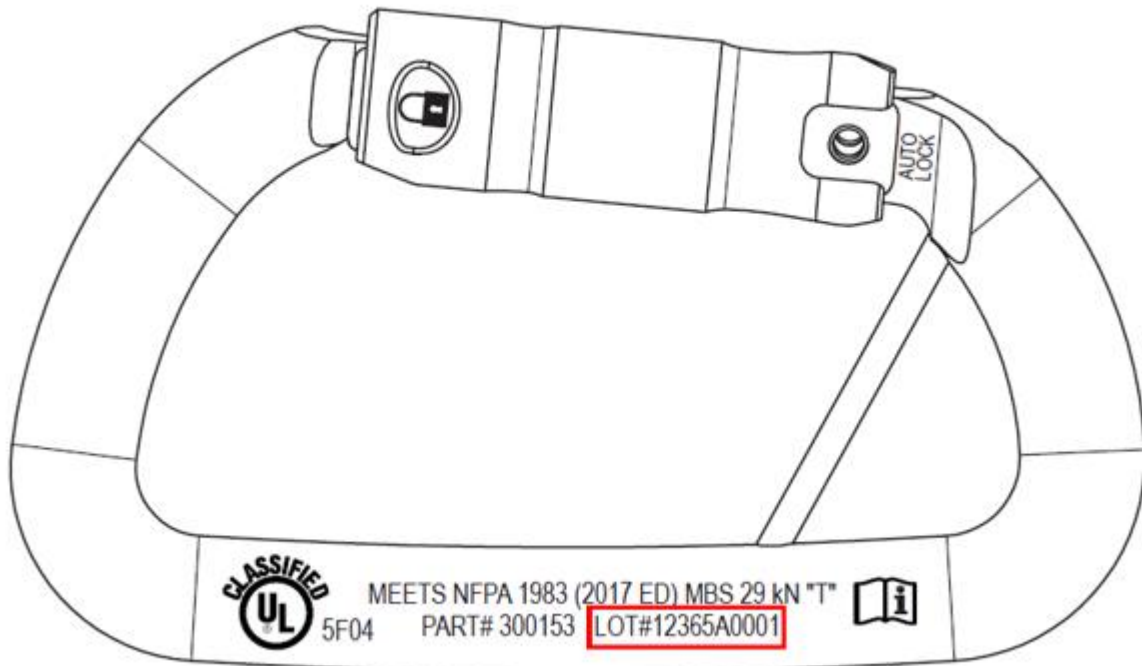

Data from manufacturing indicates this issue is contained to a single batch of material that was used in the following product lot numbers: 19191M and 19178T. Location of the Lot Number is shown below:

These carabiners were sold as single carabiners and as part of the following kits:

Levr™ Escape System - 500360
Aztek Proseries® System - 500104
Lion Tether - 202730
Tie-in – 724153-02
Fastlink Pickoff - 201107
PFD Tether – 202730-PFD

CMC requests that you inspect all units and kits having carabiners from the two lot numbers identified for this condition. If you find a carabiner or kit with the condition listed above, please immediately remove the unit from service and contact our customer support team by calling (800) 513-7455 or (805) 562-9120, or via email at info@cmcrescue.com.

Thank you for your continued support and trust!