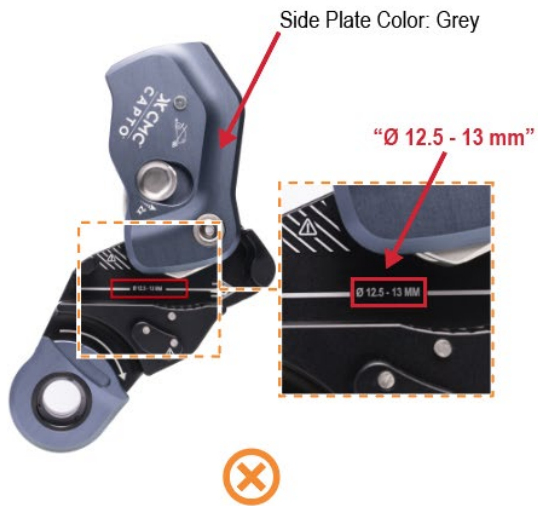

cmcpro.com
6740 Cortona Dr.
Goleta, CA 93117
800-235-5741
805-562-9120

PRODUCT INSPECTION NOTICE

January 11, 2024

CAPTO 11 MM Gray

Part # 336011

Lot number affected: 23356-XXX

CMC has become aware of an isolated manufacturing issue that occurred in late December with the Gray 11MM CAPTO (CMC Part #336011) lot numbers starting with “23356-”. The CAPTOs were incorrectly inscribed on the outside and inside of the product, see inspection instructions below. There is no known risk to user safety. We have corrected this issue for current and future CAPTO production.

Resolution: Inspect your CAPTO unit and remove it from service if it **meets ALL 3 of the following criteria:**

1. The lot number starts with “23356-”. The lot number is located on the back of the CAPTO, see image below.

Back of the CAPTO

2. The faceplate is gray
3. The rope diameter number indicated on the inside of the device says “12.5-13 MM”, see image below.

If you have a CAPTO that meets **ALL 3** of the criteria illustrated above, we request that you remove your CAPTO from service and contact Customer Support for a replacement unit by calling 800-513-7455, or emailing info@cmcpro.com.