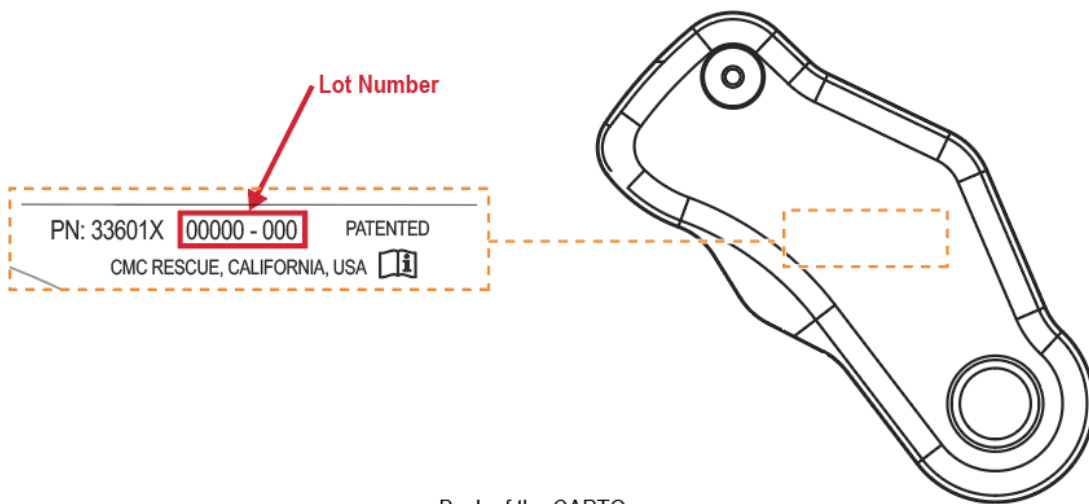

cmcpro.com
6740 Cortona Dr.
Goleta, CA 93117
800-235-5741
805-562-9120

PRODUCT INSPECTION NOTICE

January 11, 2024

CAPTO 11 MM Gray

Part # 336011

Lot number affected: 23356-XXX

CMC has become aware of an isolated manufacturing issue that occurred in late December with the Gray 11MM CAPTO (CMC Part #336011) lot numbers starting with “23356-”. The CAPTOs were incorrectly inscribed on the outside and inside of the product, see inspection instructions below. There is no known risk to user safety. We have corrected this issue for current and future CAPTO production.

Resolution: Inspect your CAPTO unit and remove it from service if it **meets ALL 3 of the following criteria:**

1. The lot number starts with “23356-”. The lot number is located on the back of the CAPTO, see image below.

Back of the CAPTO

2. The faceplate is gray
3. The rope diameter number indicated on the inside of the device says “12.5-13 MM”, see image below.

If you have a CAPTO that meets **ALL 3** of the criteria illustrated above, we request that you remove your CAPTO from service and contact Customer Support for a replacement unit by calling 800-513-7455, or emailing info@cmcpro.com.